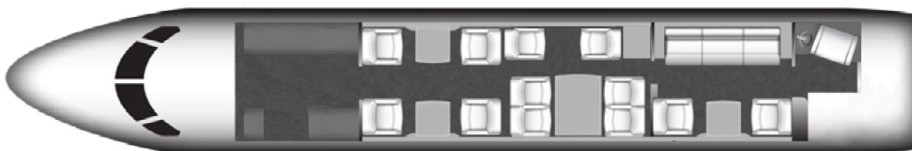

CONFIGURATION

CONTACT DETAILS:

800.889.5840

www.silverair.com

charter@silverair.com

Aircraft operated by FAA Part 135 Air Carrier,
Certificate #K95A353L