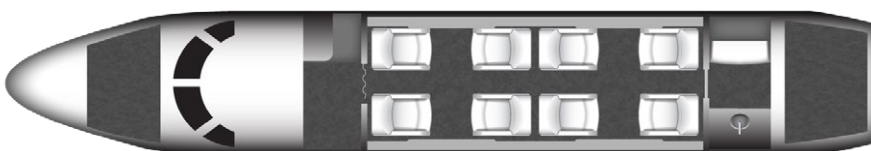

CONFIGURATION

CONTACT DETAILS:

800.889.5840

www.silverair.com

charter@silverair.com

Aircraft operated by FAA Part 135 Air Carrier, Certificate #K95A353L