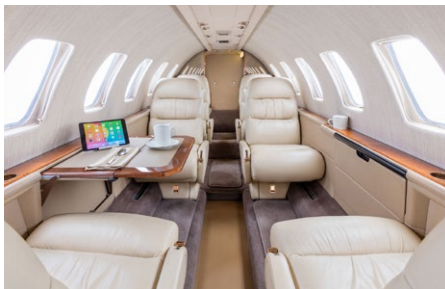

CITATION ULTRA

SILVER AIR
PRIVATE JETS

Silver Air's Citation Ultra has a roomy seven-seat interior, fully stocked refreshment center, and private lavatory. This jet's efficient performance, impressive range, and premium comfort make it perfect for both business and pleasure flights.

SPECIFICATIONS

Aircraft Type	Citation Ultra
Number of Passengers	7
Crew	2 Pilots
Max Range	1,259 nm
Max Cruise Speed	445 mph
Service Ceiling	41,000 Feet
Cabin Length	17 Ft 3 In
Cabin Height	4 Ft 8 In
Cabin Width	4 Ft 8 In
Baggage Volume	65 Cu. Feet

AMENITIES

- Private Lavatory
- Refreshment Center
- 110 AC Outlets in Cabin
- Large Capacity Baggage Compartment

CONFIGURATION

CONTACT DETAILS:

800.889.5840

www.silverair.com

charter@silverair.com

Aircraft operated by FAA Part 135 Air Carrier,
Certificate #K95A353L