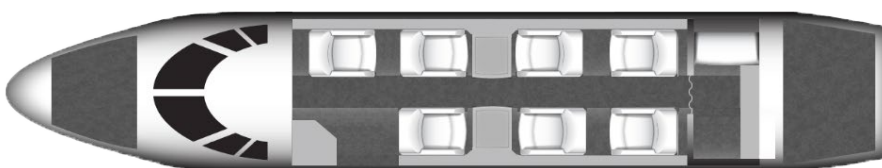

CONFIGURATION

CONTACT DETAILS:

800.889.5840

www.silverair.com

charter@silverair.com

Aircraft operated by FAA Part 135 Air Carrier,
Certificate #K95A353L