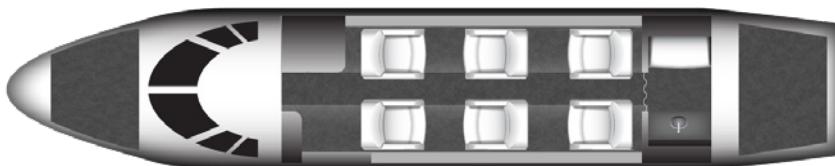

CONFIGURATION

CONTACT DETAILS:

800.889.5840

www.silverair.com

charter@silverair.com

Aircraft operated by FAA Part 135 Air Carrier,
Certificate #K95A353L