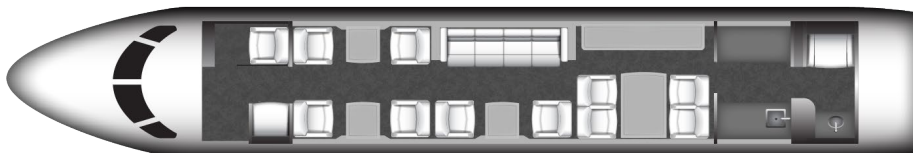

CONFIGURATION

CONTACT DETAILS:

800.889.5840

www.silverair.com

charter@silverair.com

Aircraft operated by FAA Part 135 Air Carrier,
Certificate #K95A353L