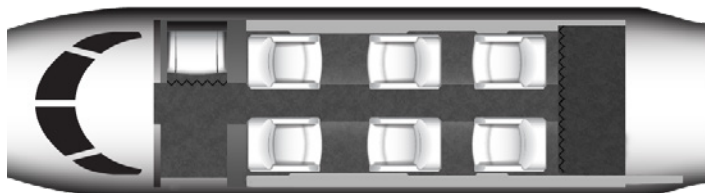

CONFIGURATION

CONTACT DETAILS:

800.889.5840

www.silverair.com

charter@silverair.com

Aircraft operated by FAA Part 135 Air Carrier,
Certificate #K95A353L