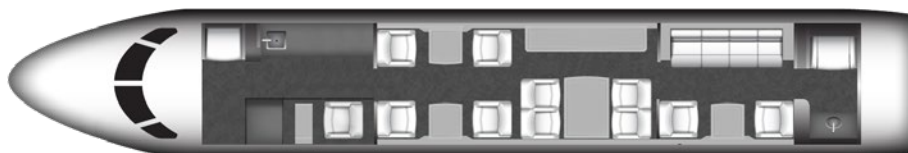

CONFIGURATION

CONTACT DETAILS:

800.889.5840

www.silverair.com

charter@silverair.com

Aircraft operated by FAA Part 135 Air Carrier,
Certificate #K95A353L