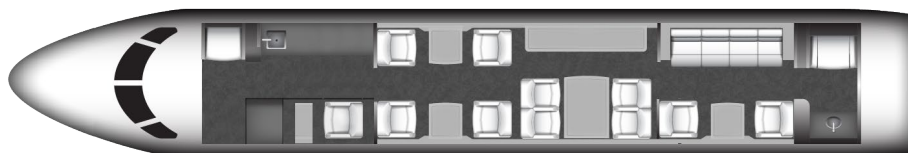

CONFIGURATION

CONTACT DETAILS:

800.889.5840

www.silverair.com

charter@silverair.com

Aircraft operated by FAA Part 135 Air Carrier,
Certificate #K95A353L