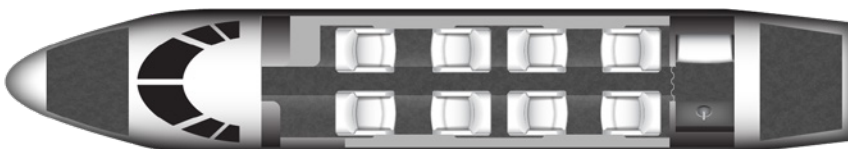

CONFIGURATION

Aircraft operated by FAA Part 135 Air Carrier,
Certificate #K95A353L