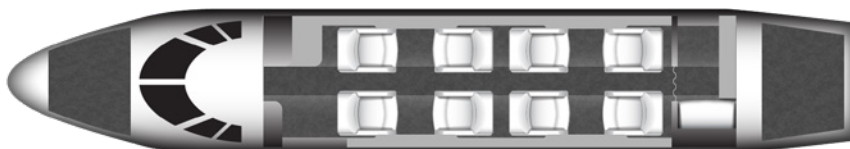

CONFIGURATION

Aircraft operated by FAA Part 135 Air Carrier, Certificate #K95A353L