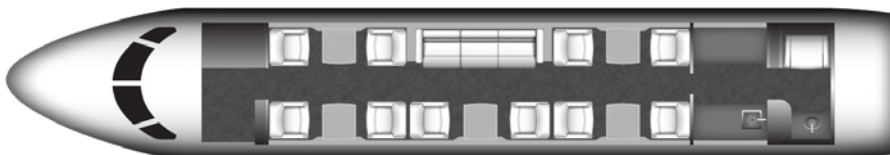

CONFIGURATION

CONTACT DETAILS:

800.889.5840

www.silverair.com

charter@silverair.com

Aircraft operated by FAA Part 135 Air Carrier,
Certificate #K95A353L