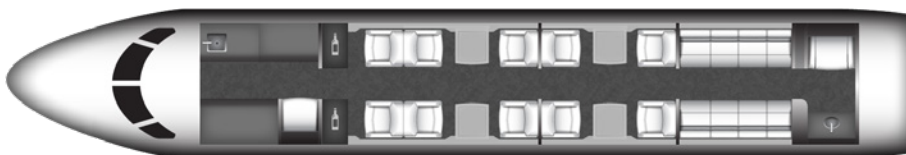

CONFIGURATION

CONTACT DETAILS:

800.889.5840

www.silverair.com

charter@silverair.com

Aircraft operated by FAA Part 135 Air Carrier,
Certificate #K95A353L