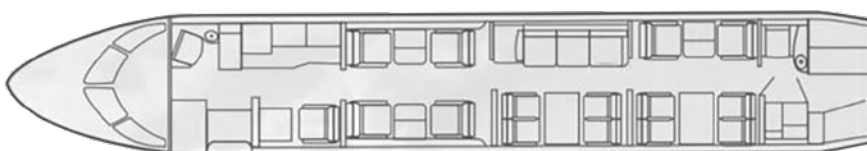

CONFIGURATION

CONTACT DETAILS:

800.889.5840
www.silverair.com
charter@silverair.com

Aircraft operated by FAA Part 135 Air Carrier,
Certificate #K95A353L