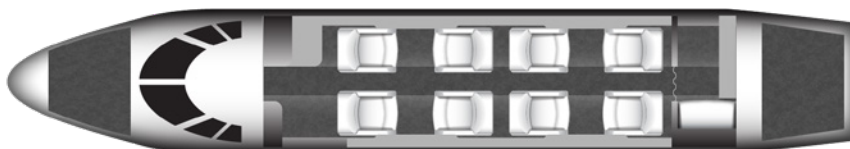

CONFIGURATION

Aircraft operated by FAA Part 135 Air Carrier,
Certificate #K95A353L