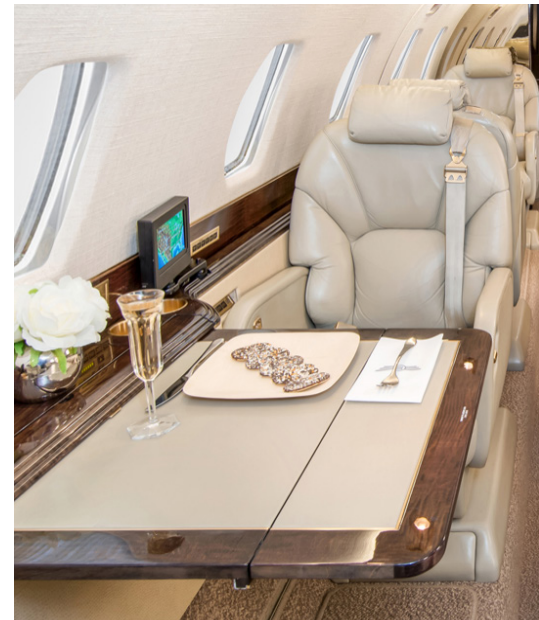

CITATION X

Silver Air's Citation X is the world's fastest business jet, perfect for trips to Hawaii or transcontinental. You'll get where you're going quickly in a well-appointed, roomy cabin designed for conducting business or relaxing en route. When time is of the essence, the Citation X is the jet for you.

SPECIFICATIONS

Aircraft Type	CE-750
Number of Passengers	8
Crew	2 Pilots
Max Range	3000 nm
Max Cruise Speed	700 mph
Service Ceiling	51,000 Feet
Cabin Length	29 Ft 5 In
Cabin Height	5 Ft 7 In
Cabin Width	5 Ft 5 In
Baggage Volume	72 Cu. Feet

AMENITIES

- Refreshment Center
- Hot Coffee Station
- 110 AC Outlets in Cabin
- Complimentary In-Flight WiFi
- Fully enclosed rear lav
- Individual Monitors at each seat
- Microwave

CONTACT DETAILS:

800.889.5840
www.silverair.com
charter@silverair.com