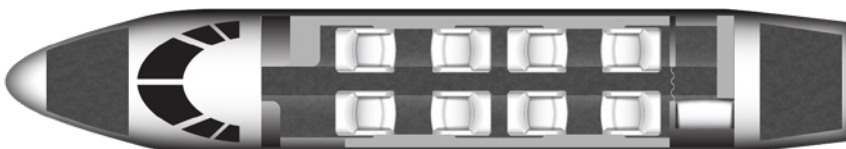

CONFIGURATION

Aircraft operated by FAA Part 135 Air Carrier,
Certificate #K95A353L