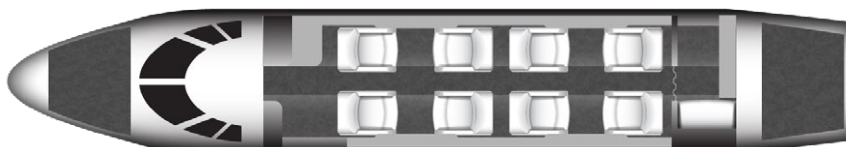

CONFIGURATION

Aircraft operated by FAA Part 135 Air Carrier,
Certificate #K95A353L