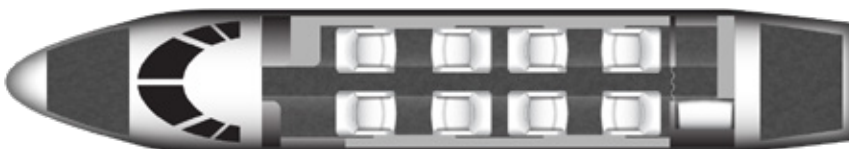

CONFIGURATION

CONTACT DETAILS:

800.889.5840

www.silverair.com

charter@silverair.com

Aircraft operated by FAA Part 135 Air Carrier,
Certificate #K95A353L