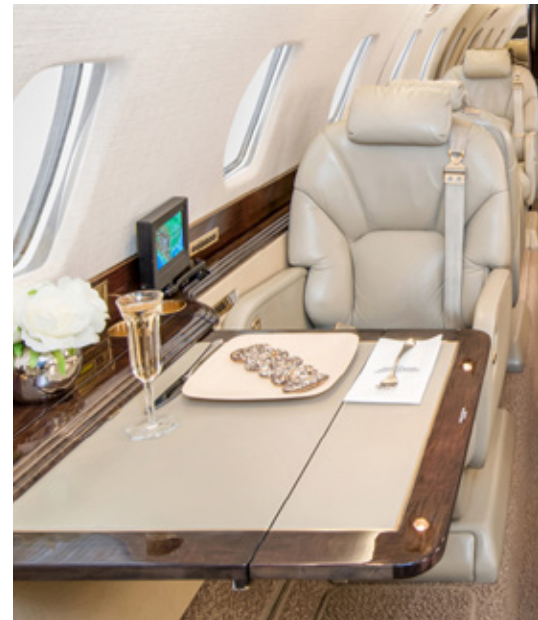

# CITATION X

Silver Air's Citation X is the world's fastest business jet, perfect for trips to Hawaii or transcontinental. You'll get where you're going quickly in a well-appointed, roomy cabin designed for conducting business or relaxing en route. When time is of the essence, the Citation X is the jet for you.

## SPECIFICATIONS

Aircraft Type	CE-750
Number of Passengers	8
Crew	2 Pilots
Max Range	3000 nm
Max Cruise Speed	700 mph
Service Ceiling	51,000 Feet
Cabin Length	29 Ft 5 In
Cabin Height	5 Ft 7 In
Cabin Width	5 Ft 5 In
Baggage Volume	72 Cu. Feet

## AMENITIES

- Refreshment Center
- Hot Coffee Station
- 110 AC Outlets in Cabin
- Complimentary In-Flight WiFi
- Fully enclosed rear lav
- Individual Monitors at each seat
- Microwave