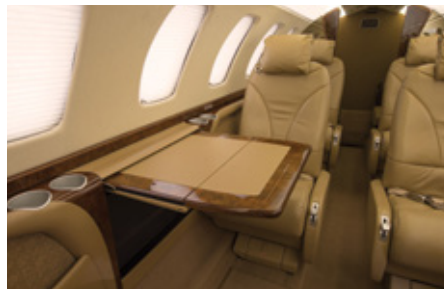

CITATION CJ3

Silver Air's Cessna CJ3 has a roomy six-seat interior, fully stocked refreshment center, and private lav with an abundance of baggage space. This longer range light jet is perfect for mid-range trips all while providing a quiet and comfortable cabin. The performance of the CJ3 makes it a great choice for high altitude destinations, allowing you to arrive relaxed and ready for business or pleasure.

SPECIFICATIONS

Aircraft Type	CE-525B
Number of Passengers	6
Crew	2 Pilots
Max Range	2,040 nm
Max Cruise Speed	478 mph
Service Ceiling	45,000 Feet
Cabin Length	15 Ft 9 In
Cabin Height	4 Ft 9 In
Cabin Width	4 Ft 10 In
Baggage Volume	65 Cu. Feet

AMENITIES

- Private Lavatory
- Refreshment Center
- Airshow / Moving Map Display
- Complimentary In-Flight WiFi
- 110 AC Outlets in Cabin
- Hot Coffee Station
- Large Capacity Baggage Compartment

CONFIGURATION