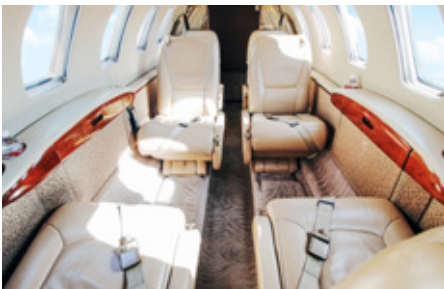

CITATION CJ2

SILVER AIR

Silver Air's Cessna CJ2 has a roomy six-seat interior, fully stocked refreshment center, and private lavatory. Quiet and comfortable, it's the perfect aircraft for short to mid-range trips, and a great choice for high altitude destinations. You'll arrive relaxed and ready for business or pleasure.

SPECIFICATIONS

Aircraft Type	CE-525A
Number of Passengers	6
Crew	2 Pilots
Max Range	1,300 nm
Max Cruise Speed	460 mph
Service Ceiling	45,000 Feet
Cabin Length	13 Ft 10 In
Cabin Height	4 Ft 8 In
Cabin Width	4 Ft 9 In
Baggage Volume	70 Cu. Feet

AMENITIES

- Private Lavatory
- Refreshment Center
- Airshow / Moving Map Display
- 110 AC Outlets in Cabin
- Complimentary In-Flight WiFi
- Passenger Flight Phone
- Hot Coffee Station
- Large Capacity Baggage Compartment